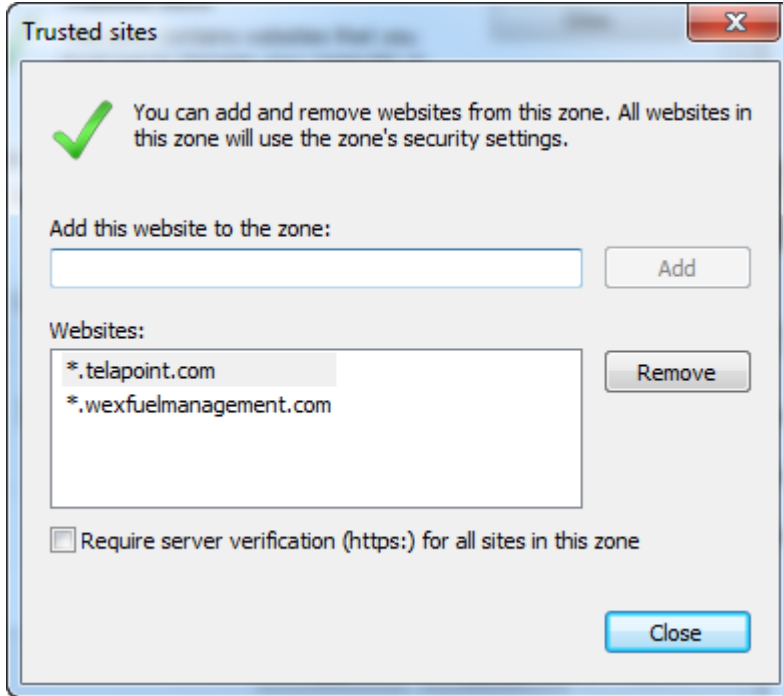

1. In Internet Explorer, click **Tools** icon.
2. Click **Internet Options**.

3. Click the **Security** Tab.
4. Click **Trusted Sites**.
5. Click **Sites**.

6. Type *.wexfuelmanagement.com to "Add this website to the zone" box.
7. Uncheck the "Require server verification (https:) for all sites in this zone" box.
8. Click **Add**.
9. Repeat steps 6 & 8 to also add *.telapoint.com.
10. Click **Close**.