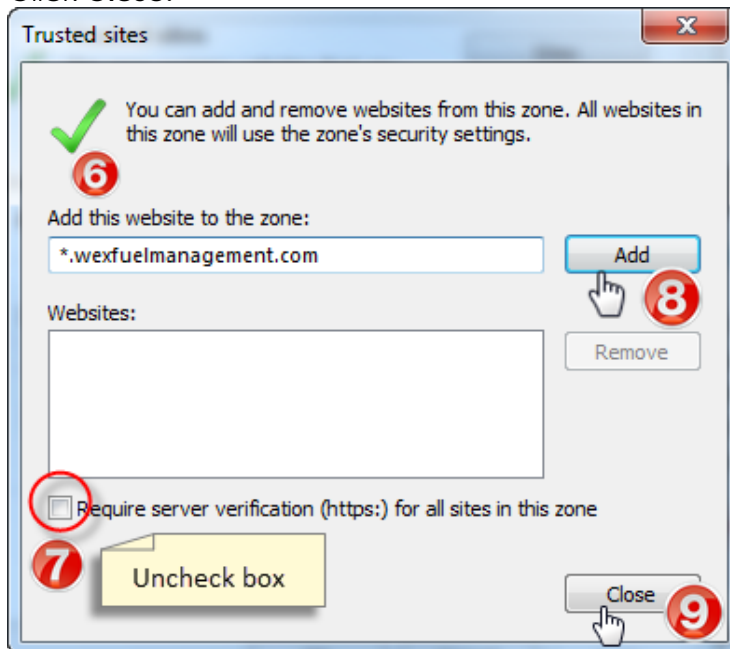

6. Type *.wexfuelmanagement.com to "Add this website to the zone" box.
7. Uncheck the "Require server verification (https:) for all sites in this zone" box.
8. Click **Add**.
9. Repeat steps 6 & 8 to also add *.telapoint.com.
10. Click **Close**.