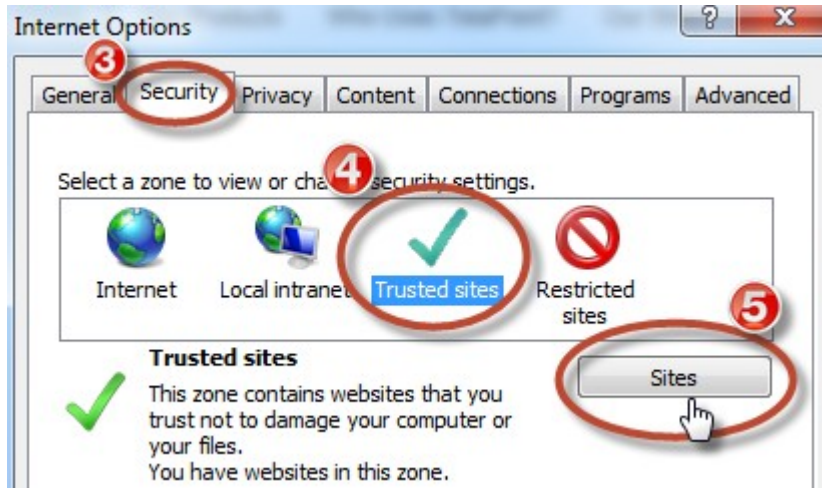

3. Click the **Security** Tab.
4. Click **Trusted Sites**.
5. Click **Sites**.