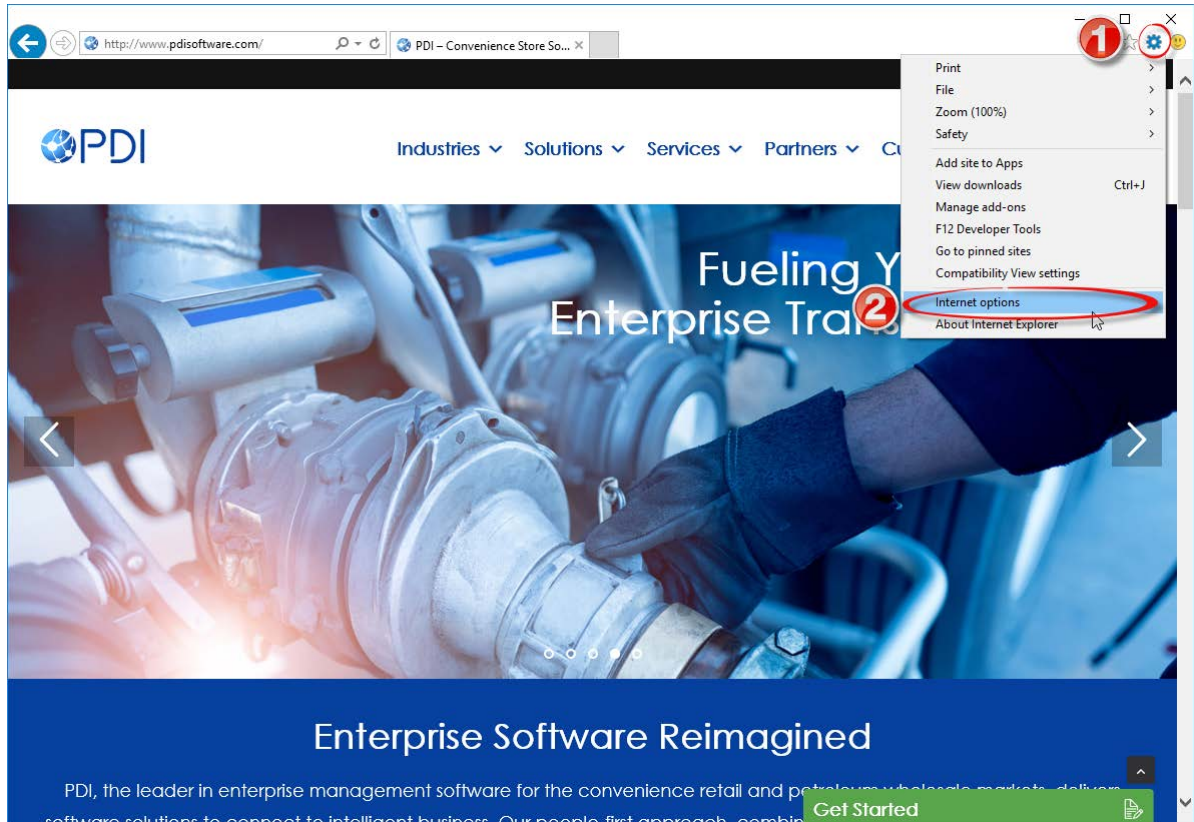

Adding wexfuelmanagement.com to Popup Blocker Settings

1. In Internet Explorer, click **Tools** icon.
2. Click **Internet Options**.