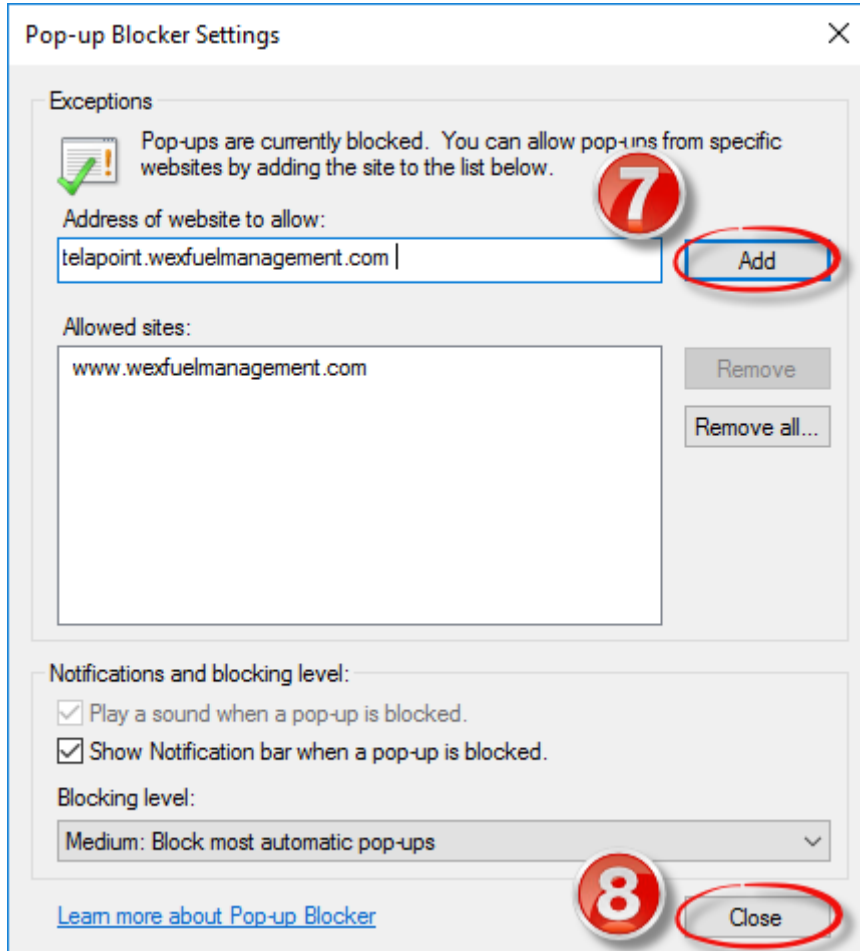

6. Add www.wexfuelmanagement.com in the address line and click **Add**.
7. Add telapoint.wexfuelmanagement.com in the address line and click **Add**.
8. Click **Close**.

For further assistance

- Email support@telapoint.com
- Call 502-569-7500, Option 0