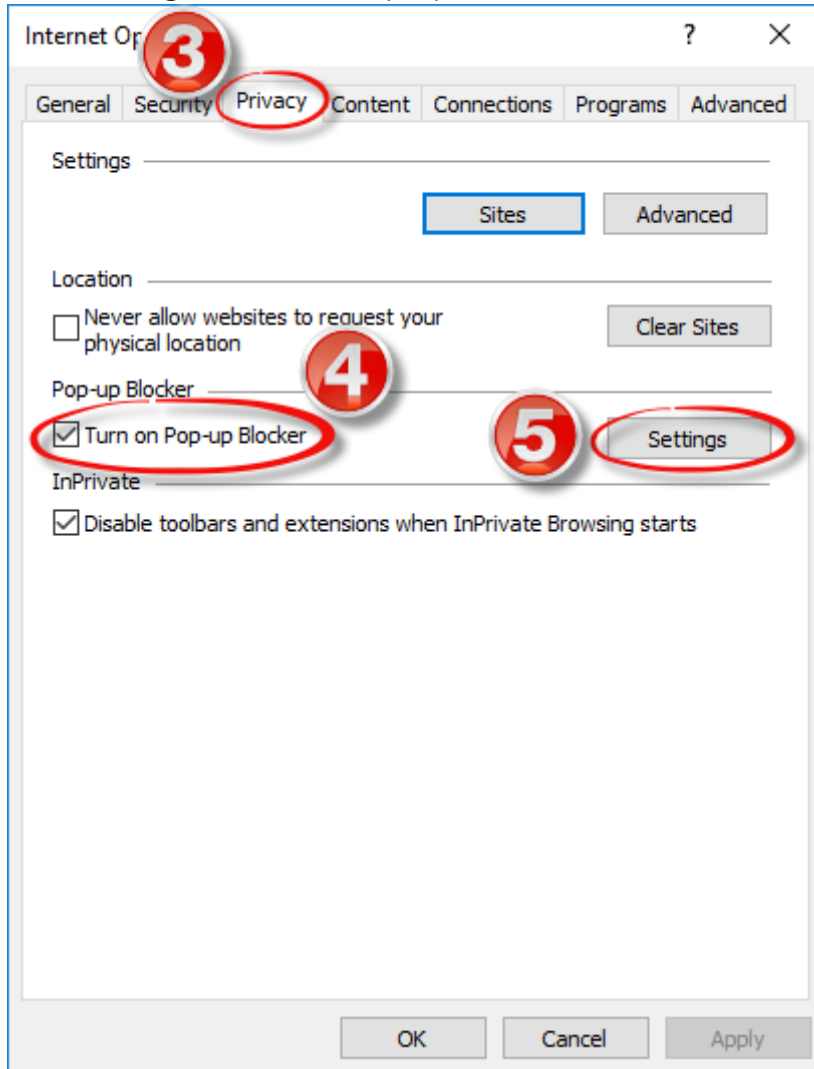

3. Click **Add**.
4. Click **Close**.

Adding wexfuelmanagement.com to Popup Blocker Settings

1. In Internet Explorer, click **Tools** icon.
2. Click **Internet Options**.

3. Click the **Privacy** tab.
4. Ensure **Turn on Pop-up Blocker** is checked.
5. Click **Settings** under the Pop-up Blocker section.