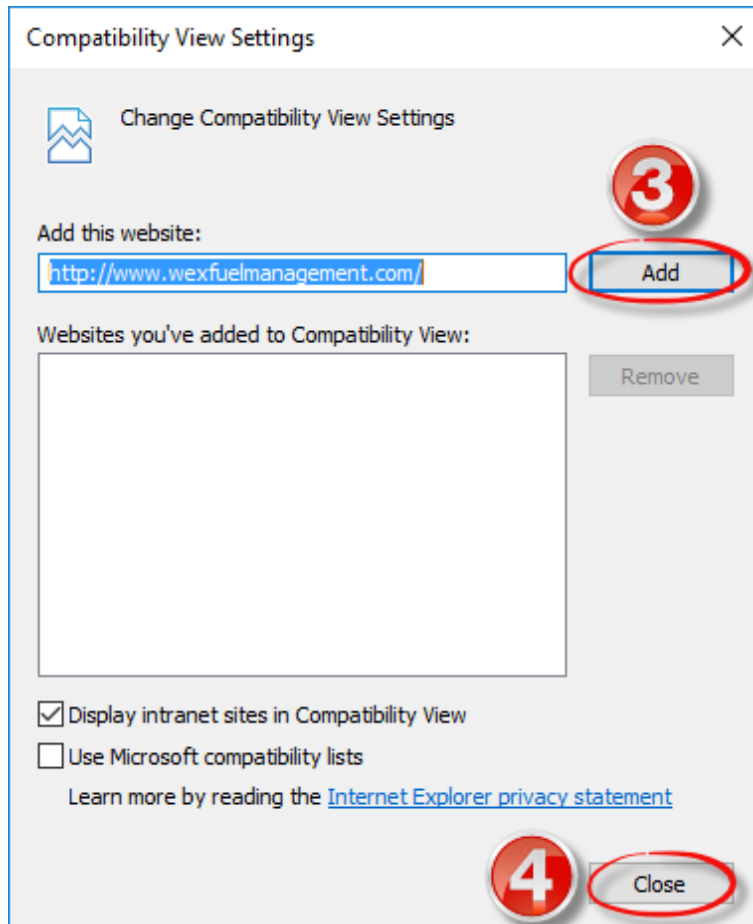

3. Click **Add**.
4. Click **Close**.